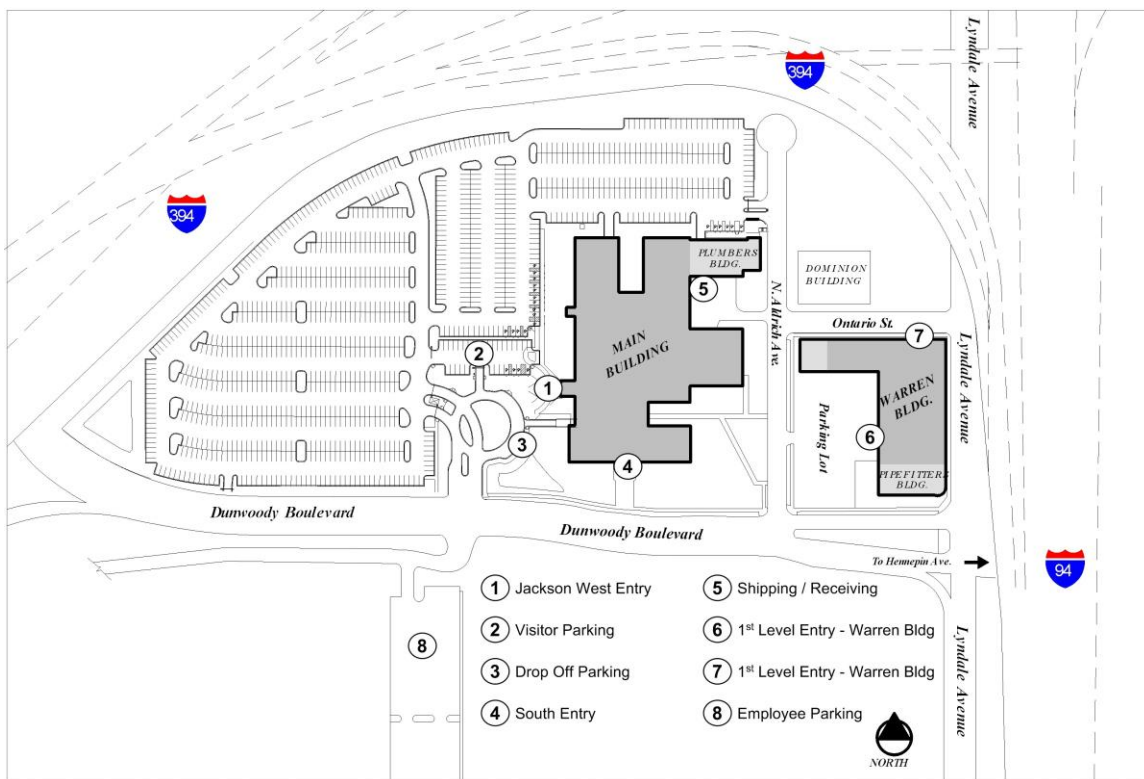

DIRECTIONS: Driving / Map / Parking / Building Entry

Dunwoody College of Technology
818 Dunwoody Boulevard – Minneapolis, MN 55403
612-374-5800 (main receptionist)

From the South: Follow 35W to I-94 West. Travel West on I-94 West to Lyndale exit on right. Follow Lyndale ½ mile to Dunwoody Boulevard. Turn left on Dunwoody Boulevard. Turn right at second stoplight into Dunwoody main entrance.

From the North: I-94 East/South to Lyndale exit. Turn right at first stop light onto Dunwoody Boulevard. Turn right at first stoplight into Dunwoody main entrance.

From the East: Travel West on I-94 West to the Lyndale exit on right. Follow Lyndale ½ mile to Dunwoody Boulevard. Turn left on Dunwoody Boulevard. Turn right at second stoplight into Dunwoody main entrance.

From the West: Follow I-394 to Dunwoody Boulevard exit. Curve right and merge into left lane. Turn Left at the first stoplight into Dunwoody main entrance.

Parking

Parking is available in our Visitor’s Lot (#2), which is adjacent to the main entrance, Jackson West (#1).